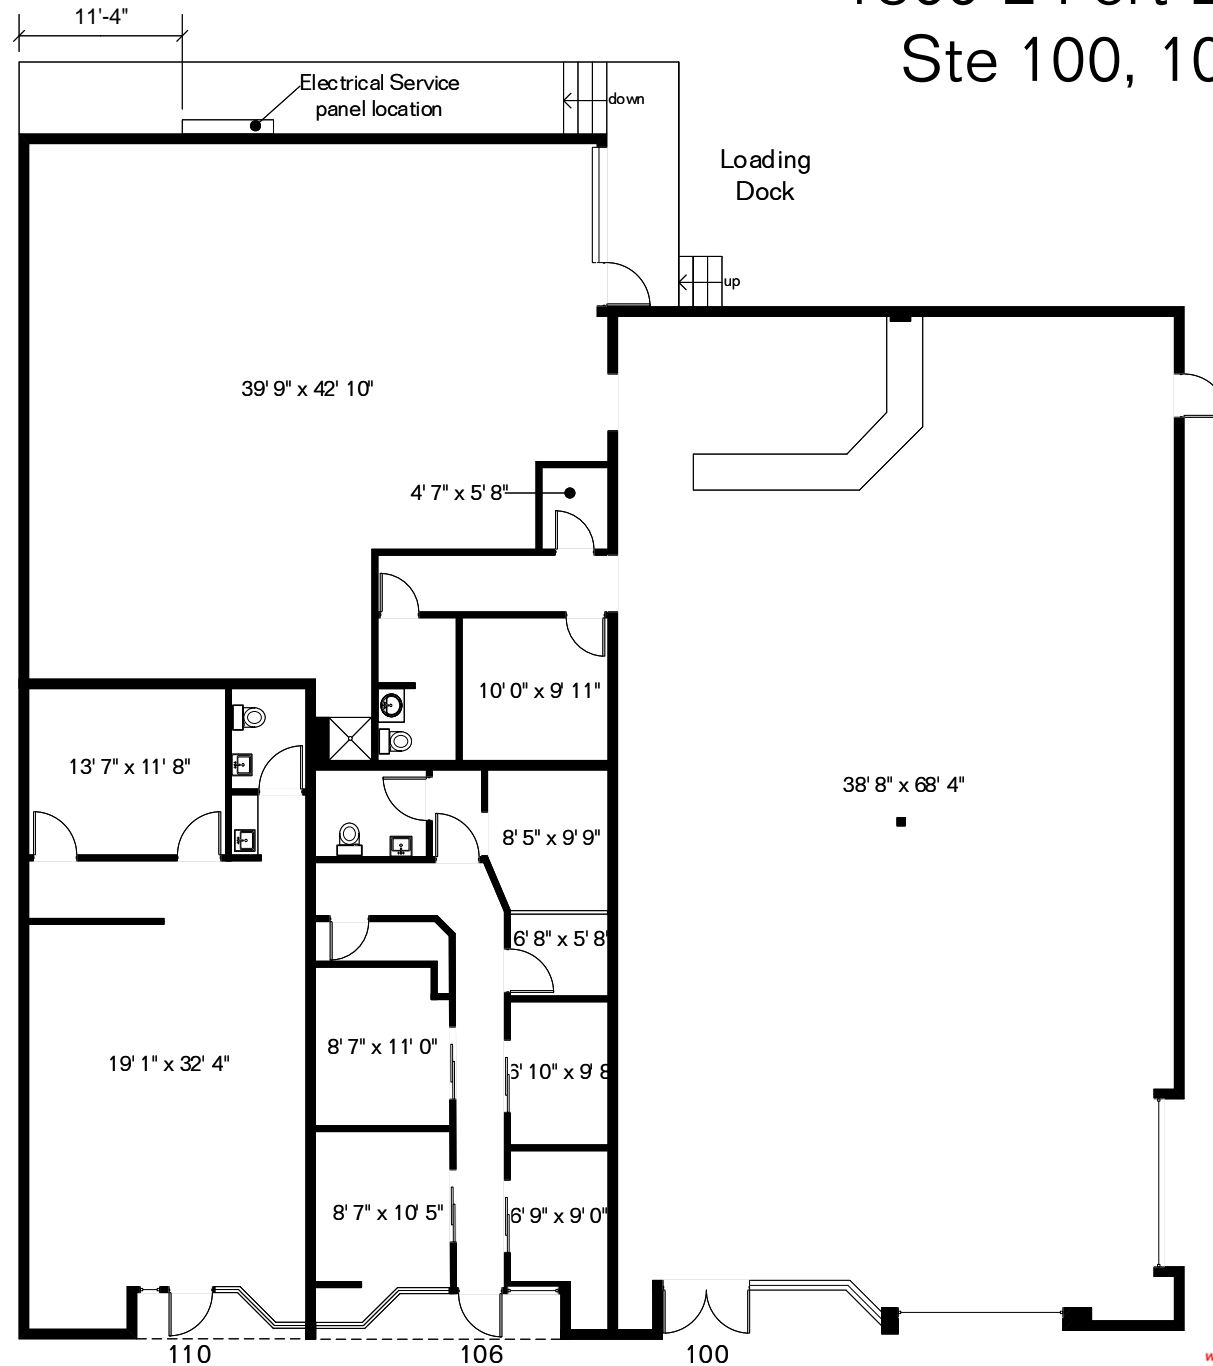

The square footages and room size information are deemed to be reliable but are not guaranteed and should be independently verified.

# 1800 E Fort Lowell Rd Ste 100, 106, 110

Ste 100 4,431 Sq Ft  
Ste 106 792 Sq Ft  
Ste 110 878 Sq Ft  

---

Total Gross Area 6,101 Sq Ft

Site Visit April 2019

0 ft. 6 ft. 10 ft. 20 ft.

Copyright 2019 Floor Plans First! LLC  
All Rights Reserved.